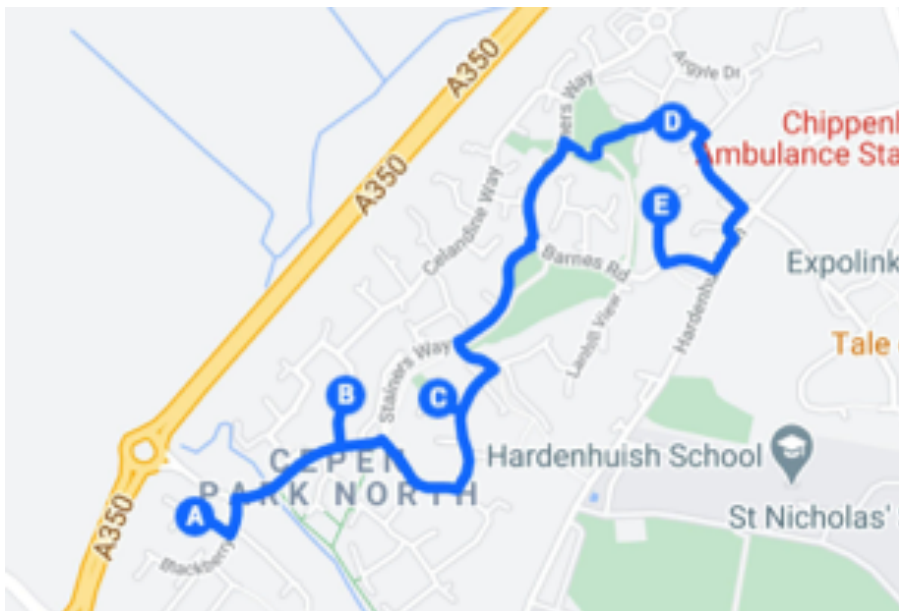

# Christmas Scarecrow Trail

★ Clues to find ★ Goody Bags ★ Prize draw ★

Cepen North 5<sup>th</sup>-6<sup>th</sup> Dec ★ Redland & Lowden 12<sup>th</sup>-13<sup>th</sup> Dec ★ Pewsham 19<sup>th</sup>-20<sup>th</sup> Dec

Cepen North 5<sup>th</sup>-6<sup>th</sup> Dec  
Starting address 6 Hollybush Close

Redland and Lowden 12<sup>th</sup>-13<sup>th</sup> Dec  
Starting address 14 Park Avenue

Each trail is approximately a half an hour walk

Pewsham 19<sup>th</sup>-20<sup>th</sup> Dec  
Starting address 40 Brewer Mead