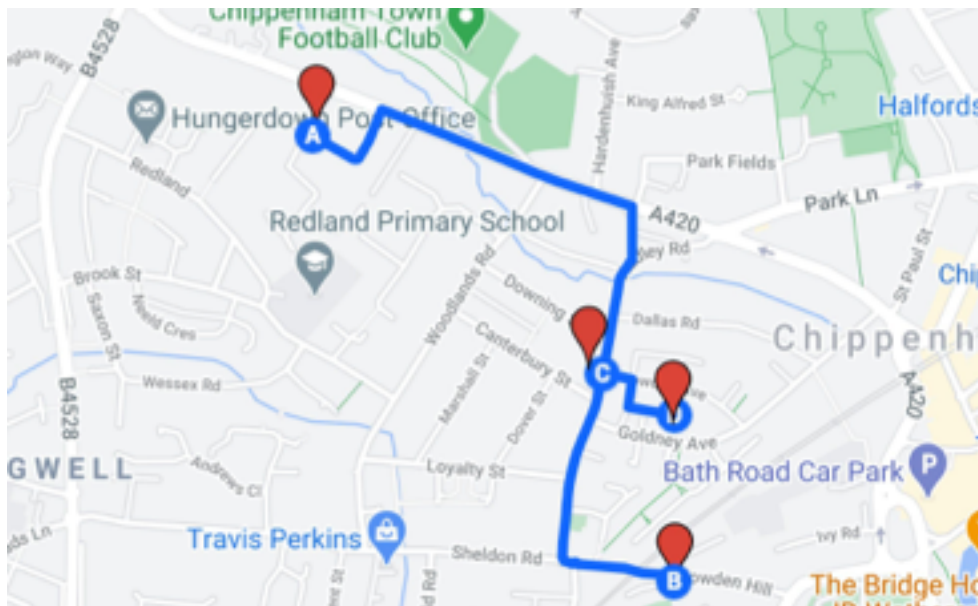

# Christmas Scarecrow Trail

★ Clues to find ★ Goody Bags ★ Prize draw ★

Cepen North 5<sup>th</sup>-6<sup>th</sup> Dec ★ Redland & Lowden 12<sup>th</sup>-13<sup>th</sup> Dec ★ Pewsham 19<sup>th</sup>-20<sup>th</sup> Dec

Cepen North 5<sup>th</sup>-6<sup>th</sup> Dec  
Starting address 6 Hollybush Close

Redland and Lowden 12<sup>th</sup>-13<sup>th</sup> Dec  
Starting address 14 Park Avenue

Each trail is approximately a half an hour walk

Pewsham 19<sup>th</sup>-20<sup>th</sup> Dec  
Starting address 40 Brewer Mead